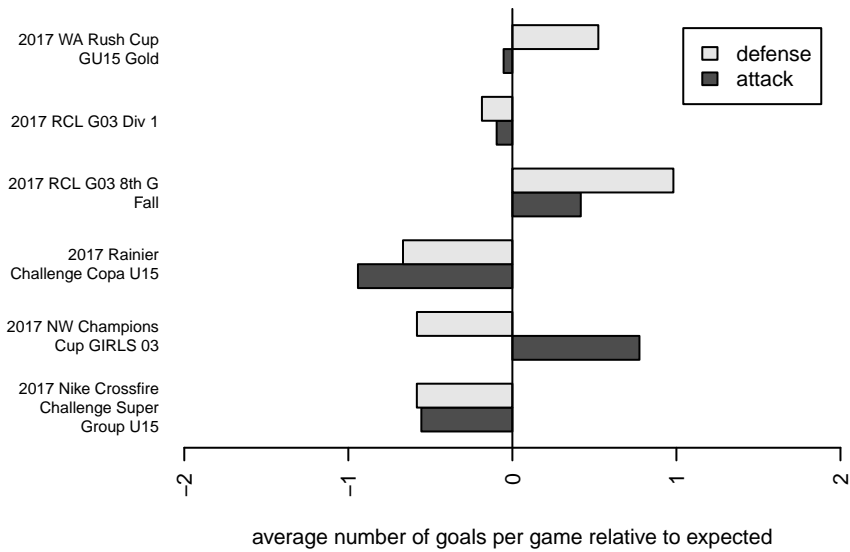

**attack and defense variance (black dot)  
relative to other teams  
and top 10 in region**

**attack and defense rating  
relative to others at age  
and all opponents in last 13 months**

**Performance relative to 13 month average**