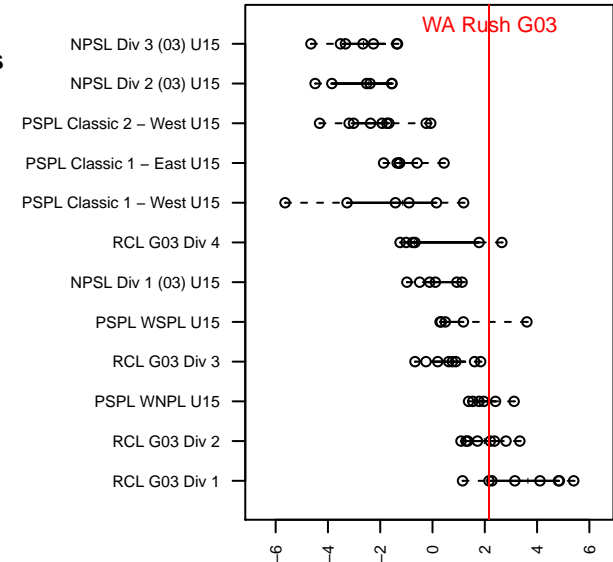

**attack and defense variance (black dot)  
relative to other teams  
and top 10 in region**

**attack and defense rating  
relative to others at age  
and all opponents in last 13 months**

**Performance relative to 13 month average**