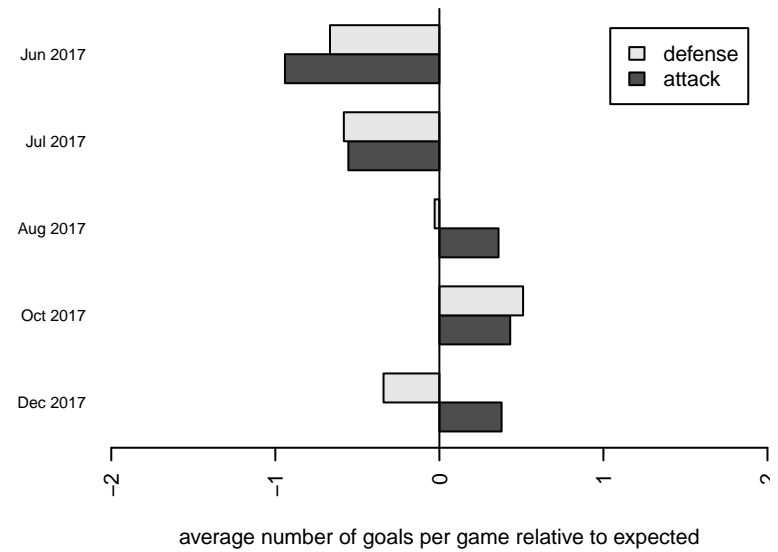

Performance relative to 13 month average