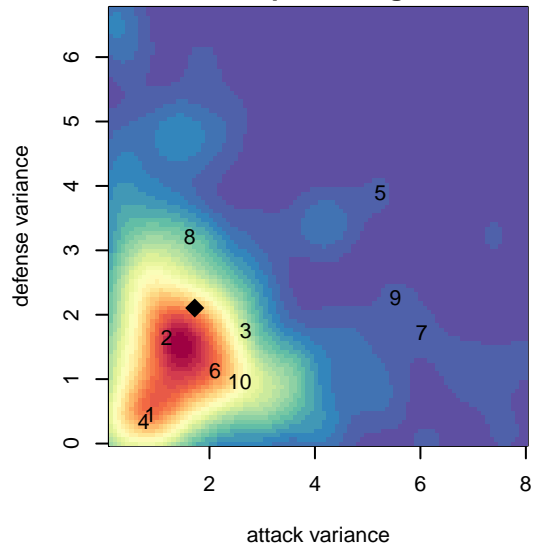

**attack and defense variance (black dot)  
relative to other teams  
and top 10 in region**

**attack and defense rating  
relative to others at age  
and all opponents in last 13 months**

**Performance relative to 13 month average**